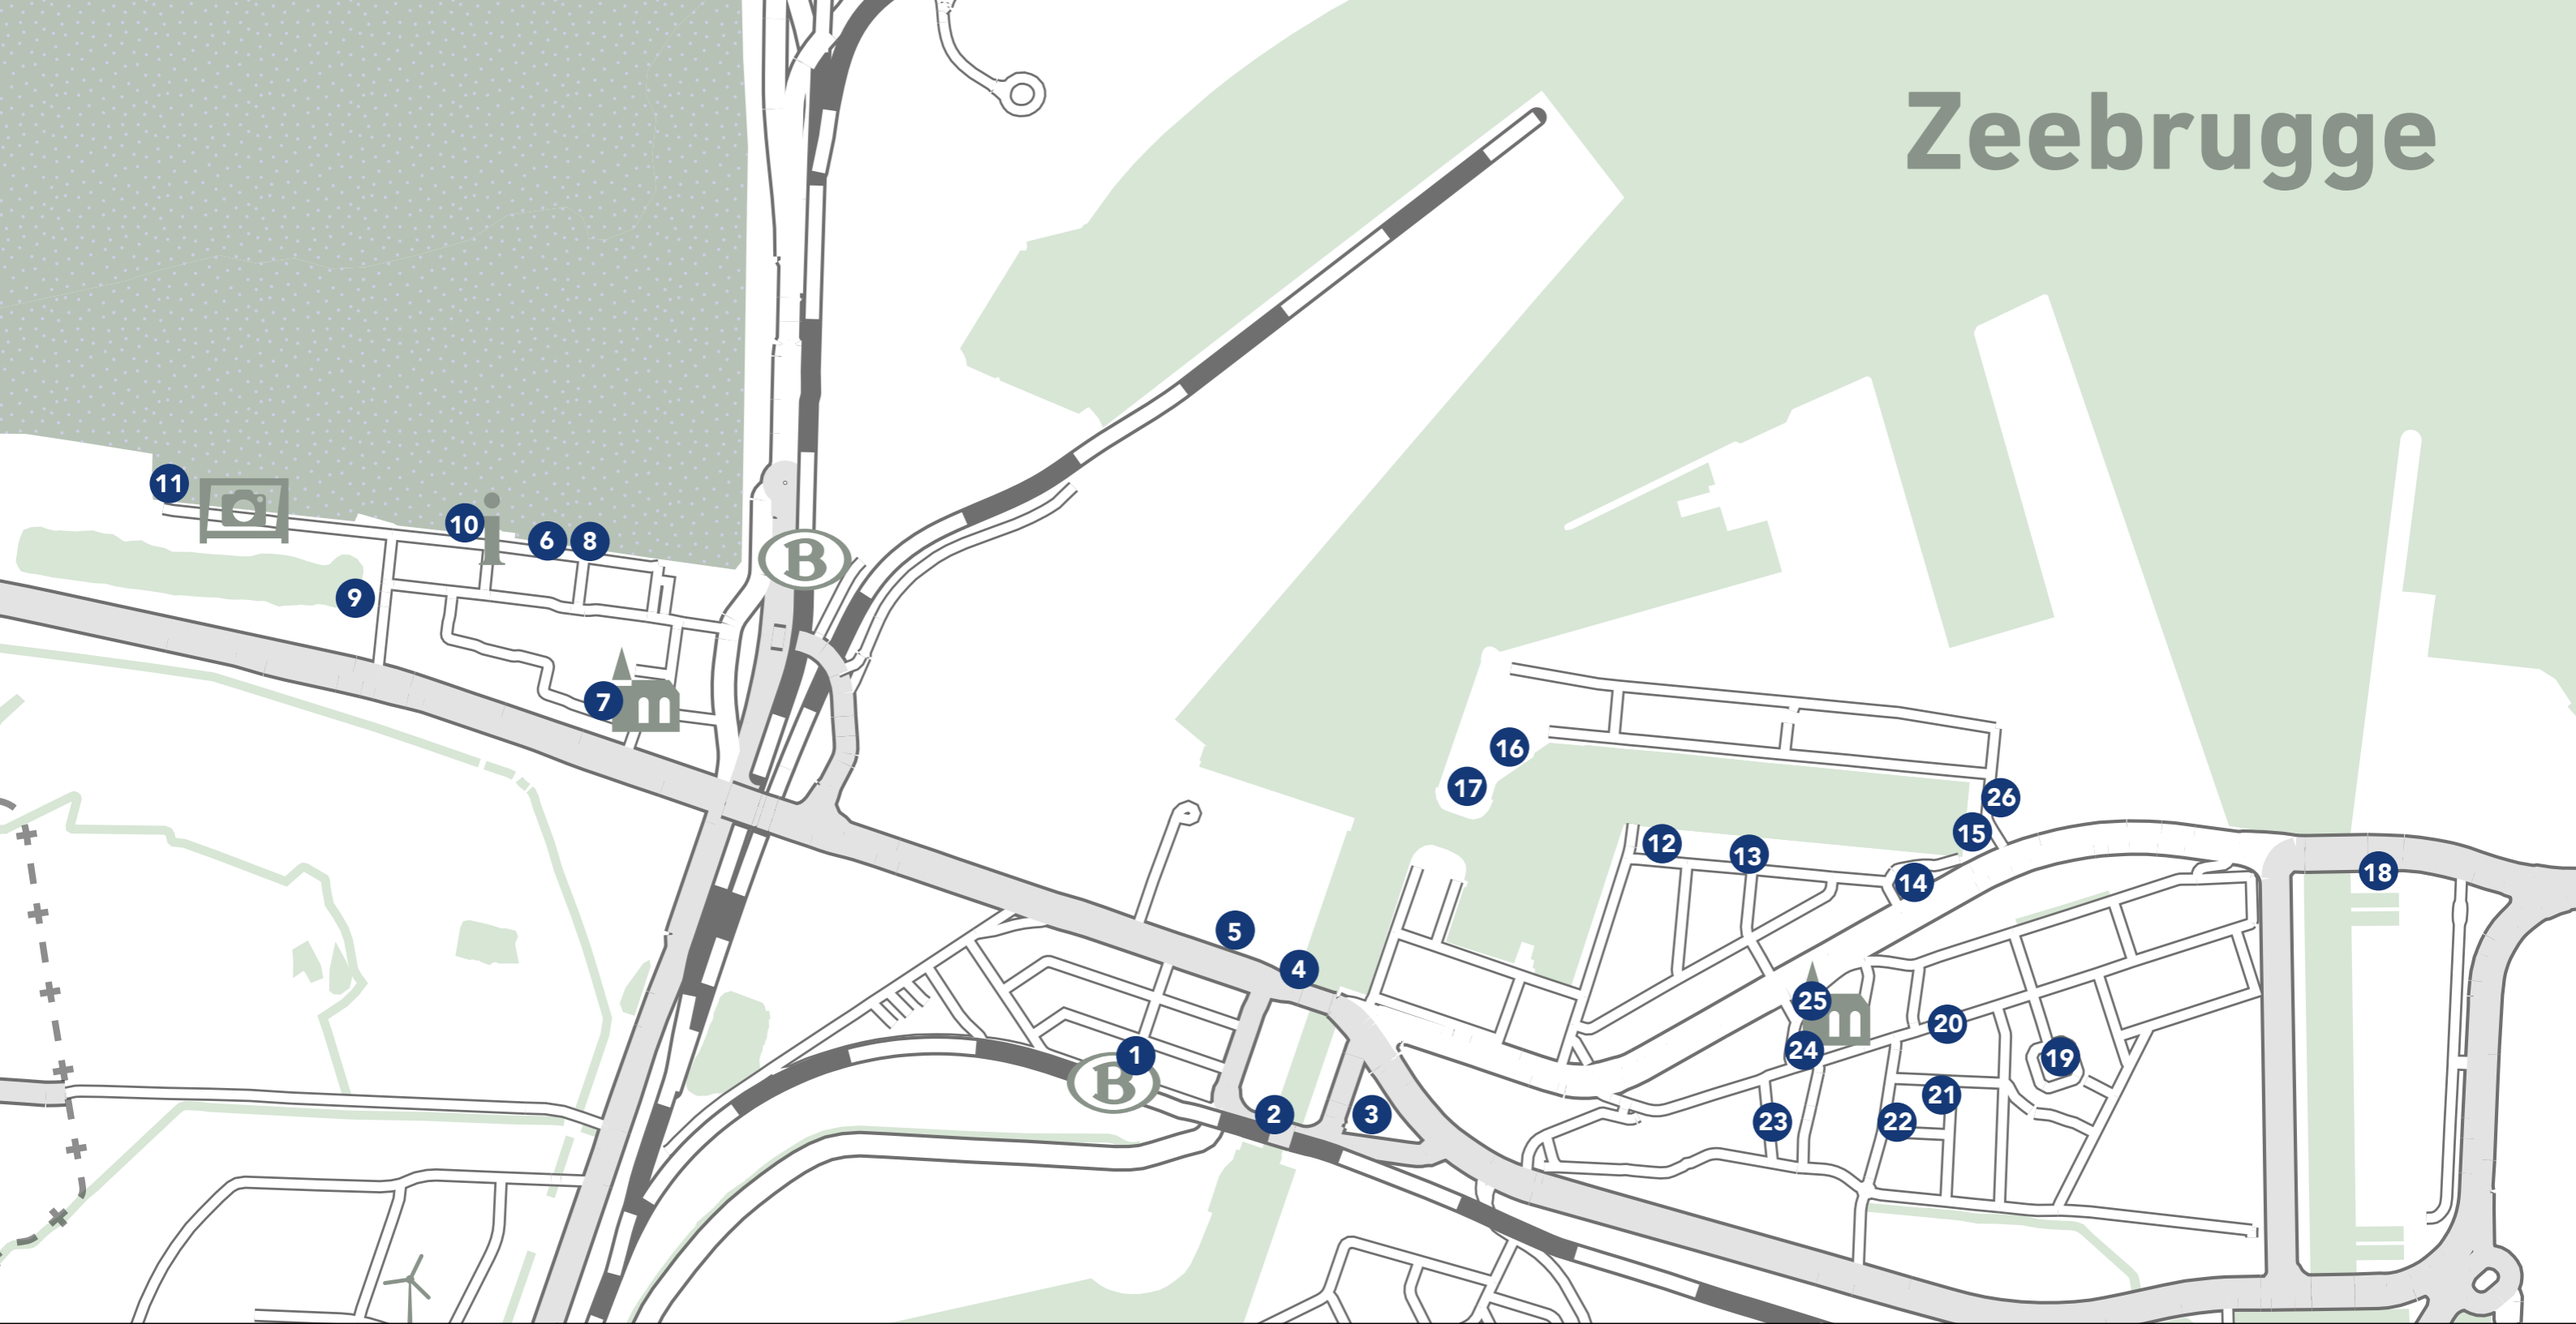

Zeebrugge

Overview map locations of the nests

ADRIÁN VILLAR ROJAS
From the series Brick Farm

- | | | | |
|--------------------------|--------------------------------------|--------------------------------|-----------------------------|
| 1 Station Zeebrugge-Dorp | 8 Pop-up ginbar "The Message" | 15 De Westhinder | 22 Seamen Centre |
| 2 Visartsluice | 9 Infokiosk Reserve "De fonteintjes" | 16 Virtus boat | 23 Nursery "De Peuterhaven" |
| 3 Artwork | 10 Badengebouw | 17 Small lighthouse | 24 Rectory (Heiststraat 77) |
| 4 Visartsluice | 11 Icarus Surfclub | 18 Tower next to Blue Bridge | 25 Sint-Donatus church |
| 5 Water tower | 12 Seafront museum | 19 Facades Admiraal Keyesplein | 26 ABC-tower |
| 6 Lighting pole | 13 Infokiosk | 20 Heiststraat 134 | |
| 7 Stella Maris church | 14 Green & yellow buoy | 21 Library | |