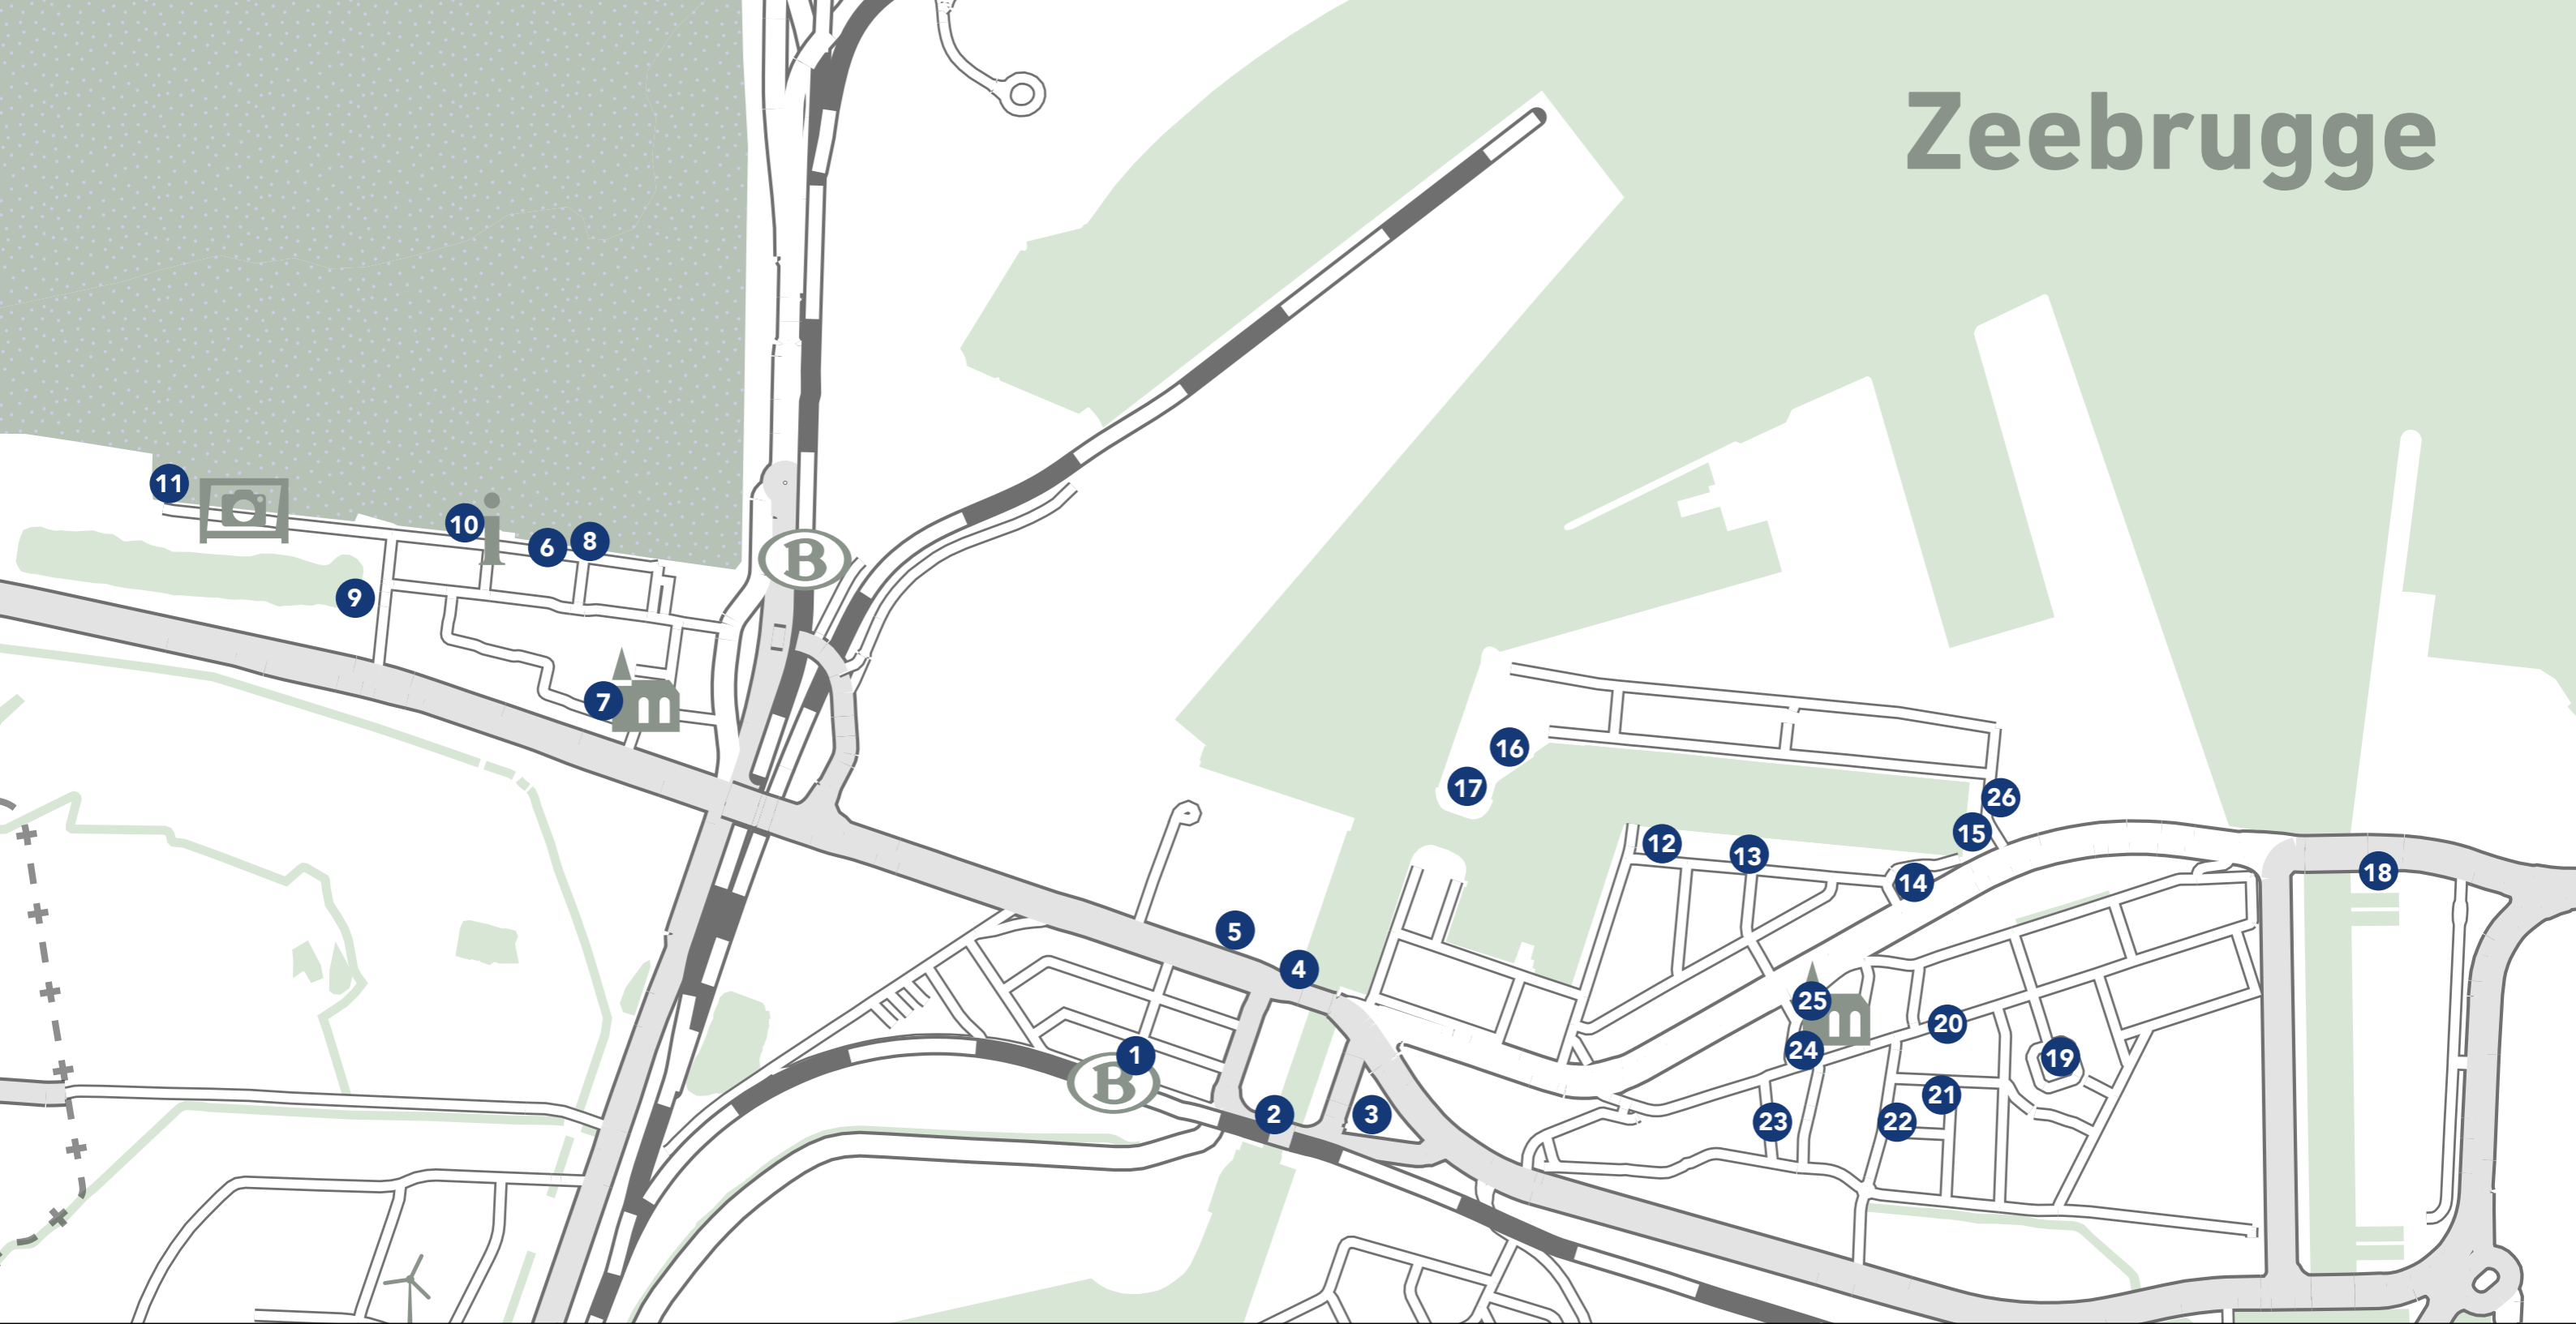

Zeebrugge

Overview map locations of the nests

ADRIÁN VILLAR ROJAS
From the series Brick Farm

- | | | | |
|--------------------------|--------------------------------------|--------------------------------|-----------------------------|
| 1 Station Zeebrugge-Dorp | 8 Pop-up ginbar "The Message" | 15 De Westhinder | 22 Seamen Centre |
| 2 Visartsluis | 9 Infokiosk Reserve "De fonteintjes" | 16 Virtus boat | 23 Nursery "De Peuterhaven" |
| 3 Kunstwerk | 10 Badengebouw | 17 Small lighthouse | 24 Rectory (Heiststraat 77) |
| 4 Visartsluis | 11 Icarus Surfclub | 18 Tower next to Blue Bridge | 25 Sint-Donatus church |
| 5 Watertoren | 12 Seafront museum | 19 Facades Admiraal Keyesplein | 26 ABC-tower |
| 6 Verlichtingspaal | 13 Infokiosk | 20 Heiststraat 134 | |
| 7 Stella Maris kerk | 14 Green & yellow buoy | 21 Library | |